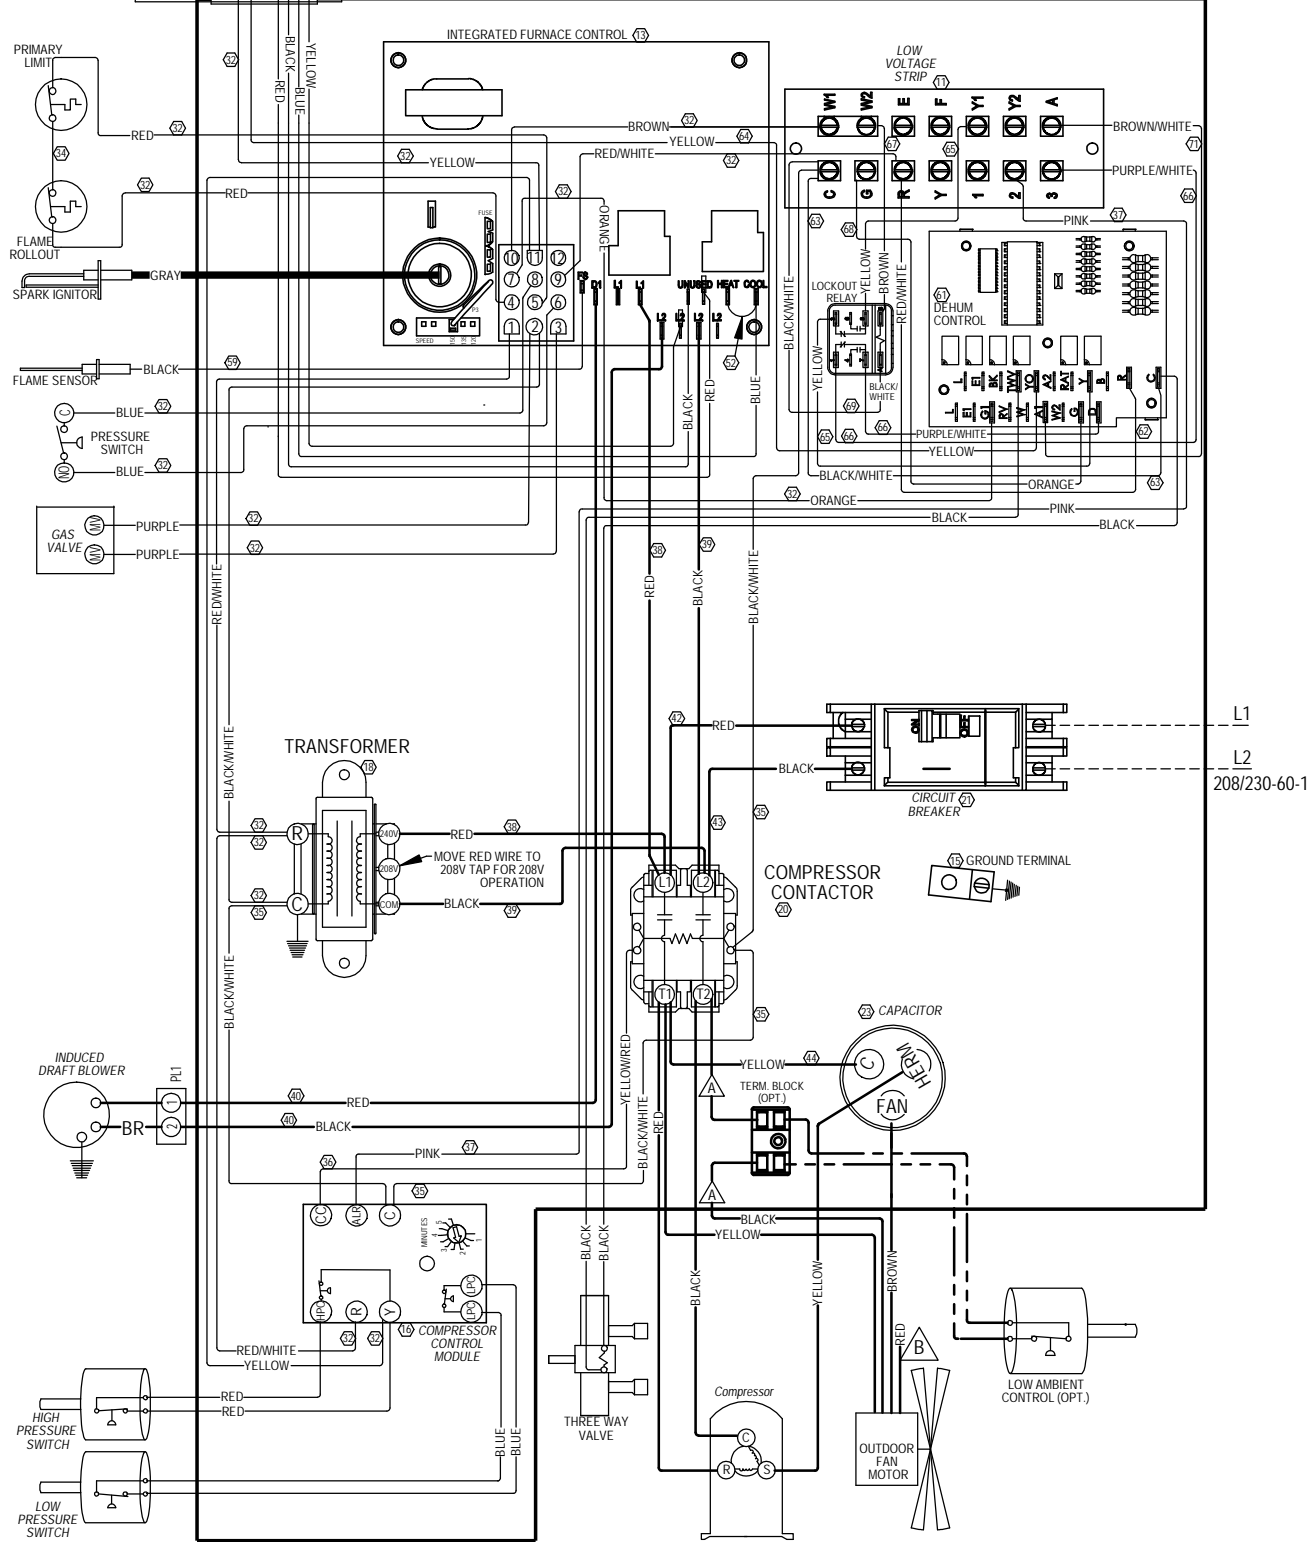

BLOWER SPEED COLOR CODE	
HIGH	BLACK
MEDIUM	BLUE
LOW	RED

Model	C. Breaker	Capacitor
W30G2DA	30A	45+5/370
W36G2DA	35A	45+5/370
W42G2DA	50A	45+10/370

USE COPPER CONDUCTORS SUITABLE FOR AT LEAST 75° C

Wire Identification numbers for Bard use only.

Wires connect if option not used

IF ANY ORIGINAL WIRE AS SUPPLIED WITH THE APPLIANCE MUST BE REPLACED, IT MUST BE REPLACED WITH WIRING MATERIAL HAVING A TEMPERATURE RATING OF AT LEAST 105° C EXCEPT THE IGNITION CABLE WHICH IS 250° C HIGH VOLTAGE CABLE

	Factory	Field	Optional
High Voltage	---	---	---
Low Voltage	---	---	---

Wire not applicable to all models