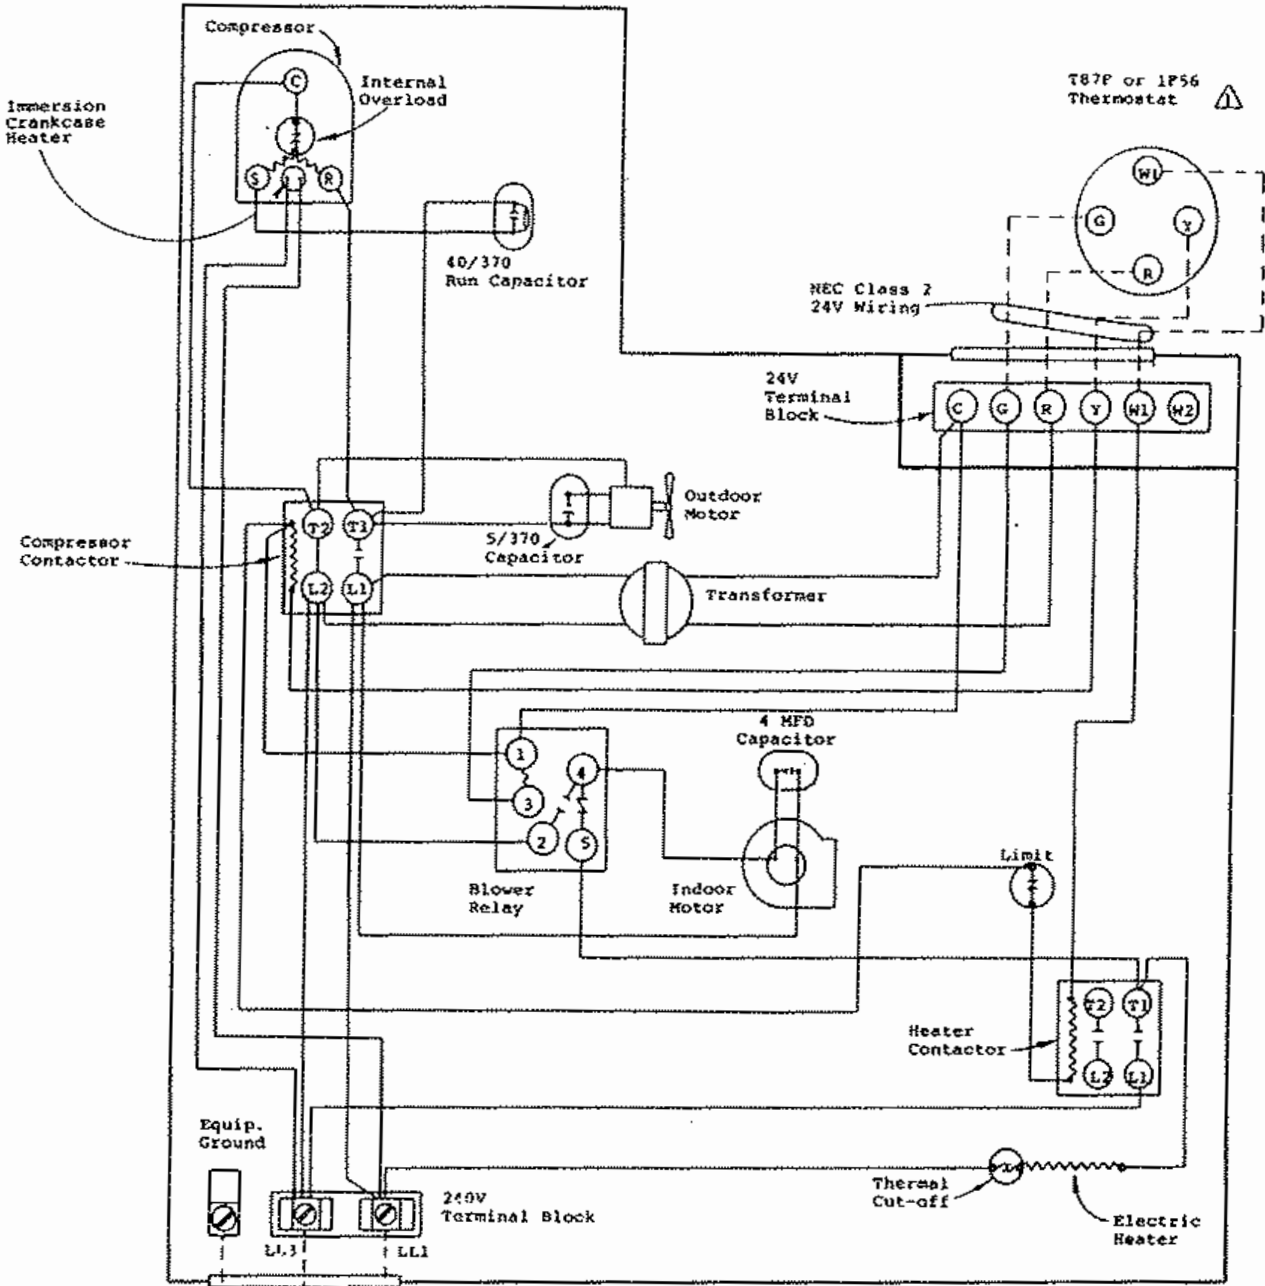

USE COPPER CONDUCTORS ONLY

⚠ See alternate thermostat sheet.

MODEL 36WA4

Factory Wiring \_\_\_\_\_  
Field Wiring - - - - -

⚠ See alternate thermostat sheet.  
Set heat anticipator at .40A.

MODEL  
36WA4  
w/5Kw

Factory Wiring ——— 230/208-60-1  
Field Wiring - - - -

4809-126F

USE COPPER OR  
ALUMINUM WIRE

⚠ See alternate thermostat sheet.  
Set heat anticipator at .40A.

Factory Wiring ———  
Field Wiring - - - -

4909-130G