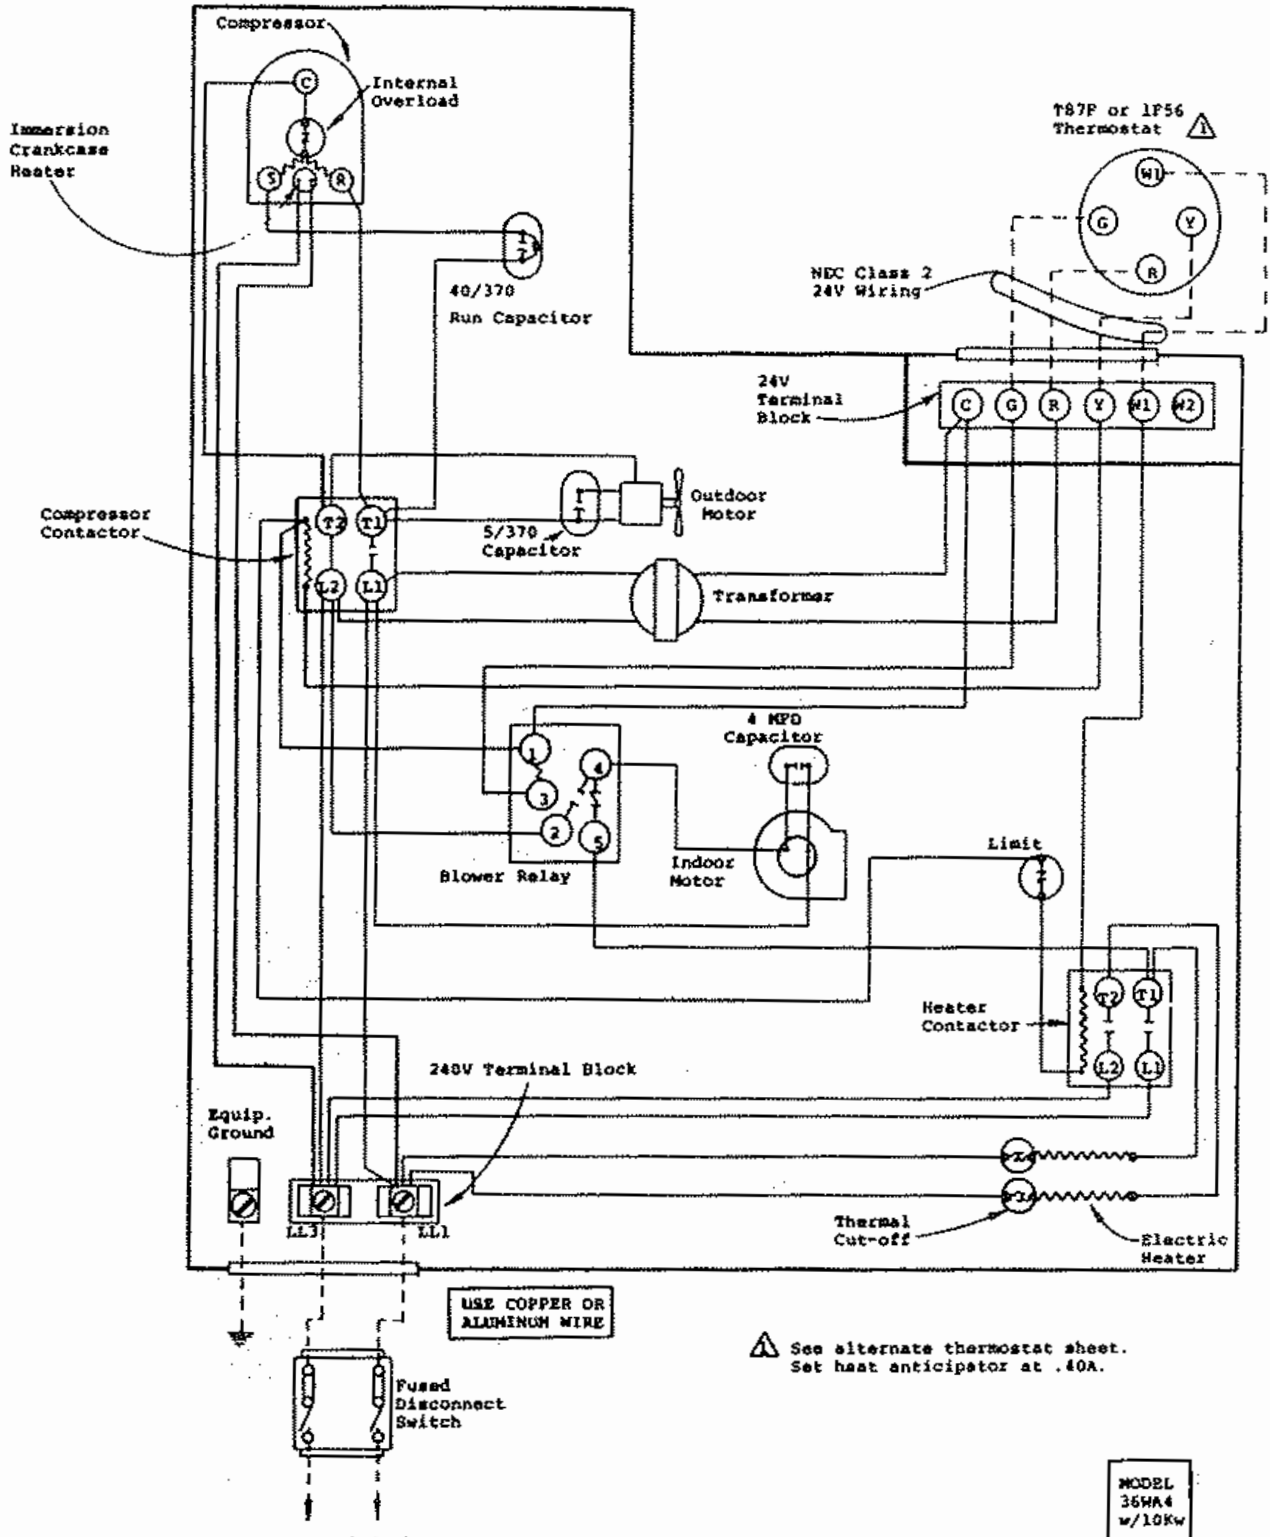

USE COPPER CONDUCTORS ONLY

⚠ See alternate thermostat sheet.

MODEL 36WA4

Factory Wiring \_\_\_\_\_  
Field Wiring - - - - -

⚠ See alternate thermostat sheet.  
Set heat anticipator at .40A.

MODEL  
36WA4  
w/5Kw

Factory Wiring ——— 230/208-60-1  
Field Wiring - - - -

4809-126F

USE COPPER OR  
ALUMINUM WIRE

⚠ See alternate thermostat sheet.  
Set heat anticipator at .40A.

Factory Wiring ———  
Field Wiring - - - -

4909-130G